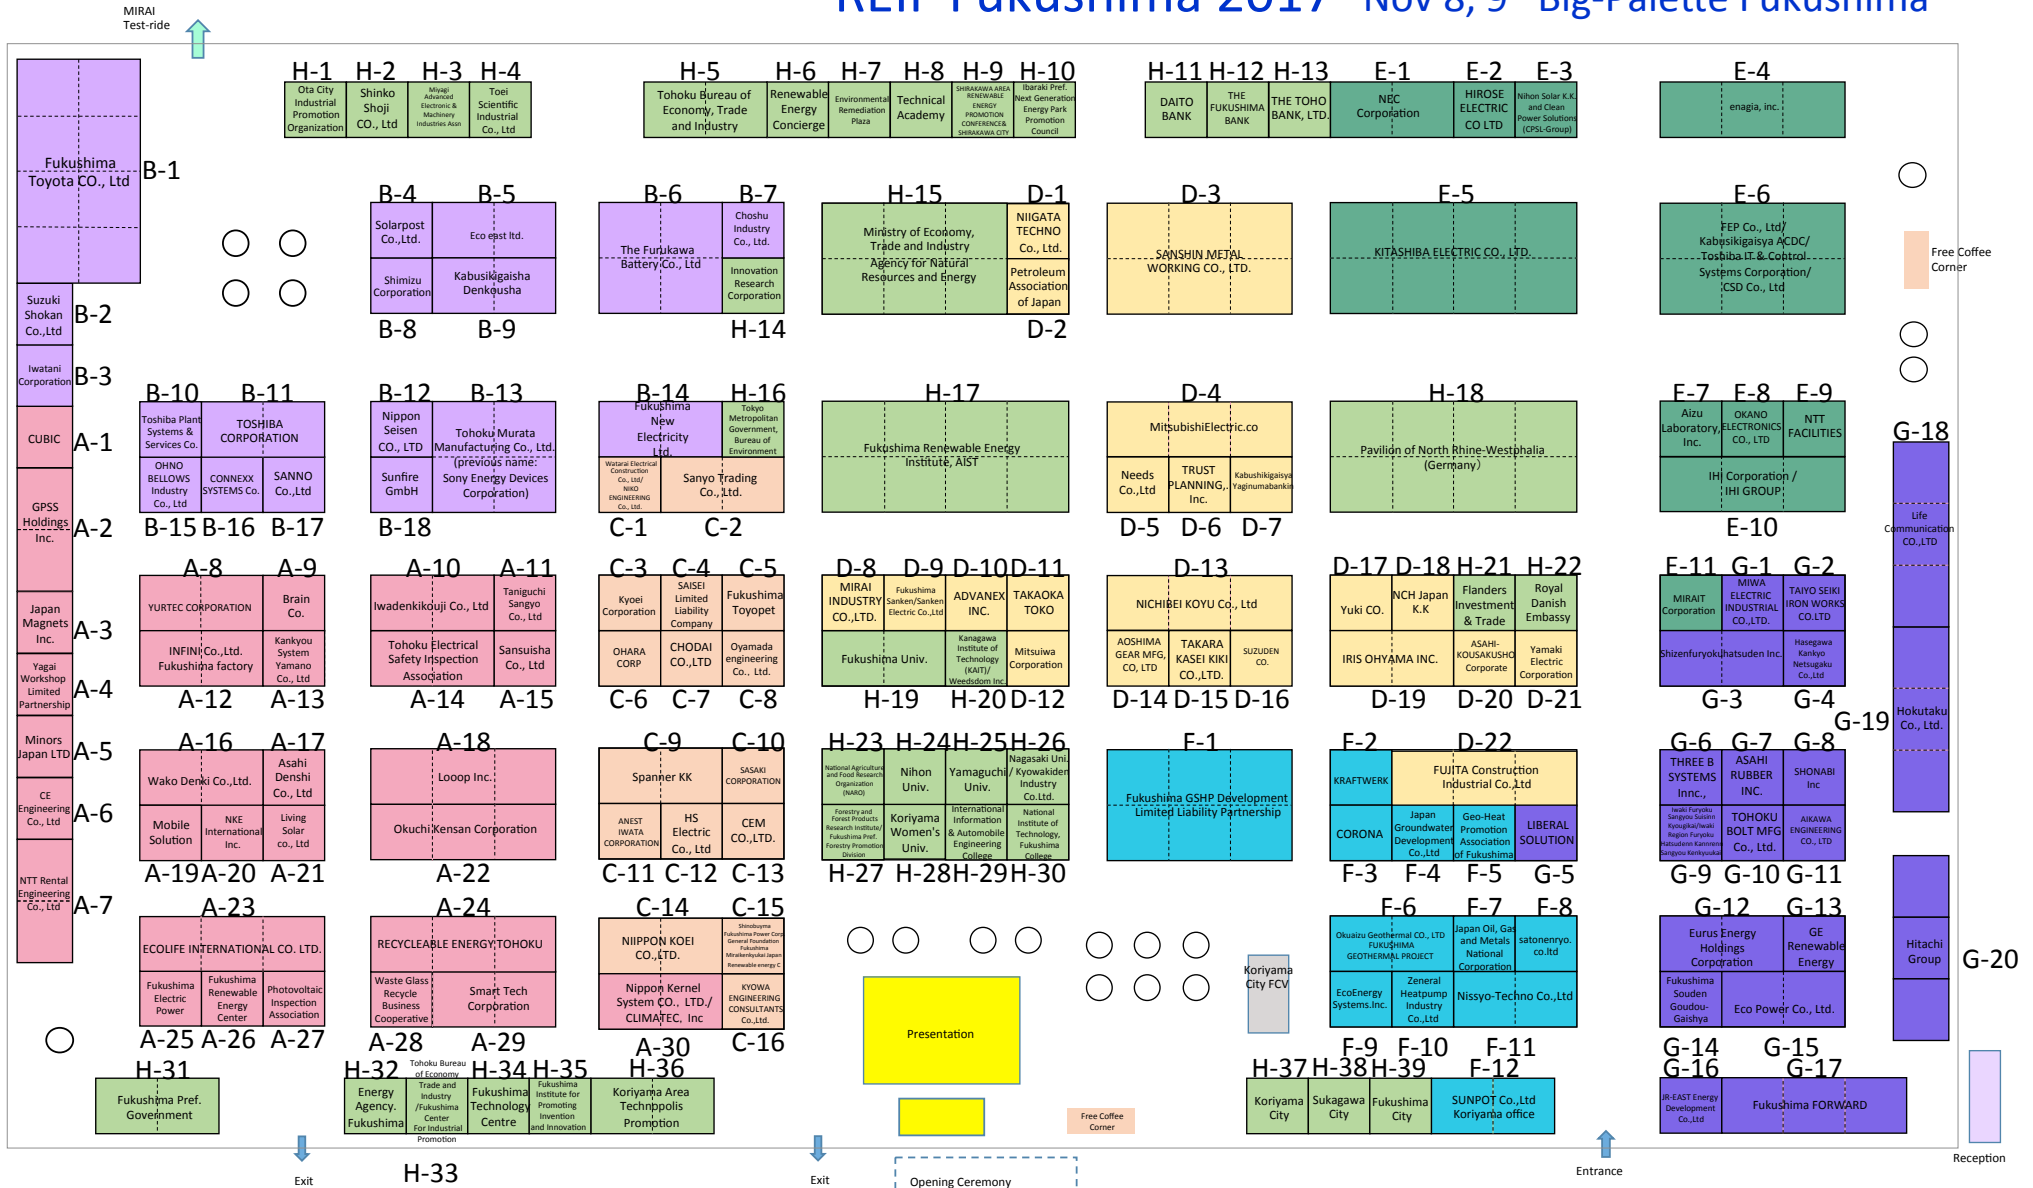

REIF Fukushima 2017 Nov 8, 9 Big-Palette Fukushima

- Energy Saving, Manufacturing, Others
- Small hydraulic power, Biomass, Unutilized Energy
- Hydrogen, Fuel cell, battery
- Solar Power, Solar Heat
- Smart Community, Energy Management System Electric Power
- Geothermal Energy
- Wind Power
- Municipalities, Research Institutes, Schools, support Organizations